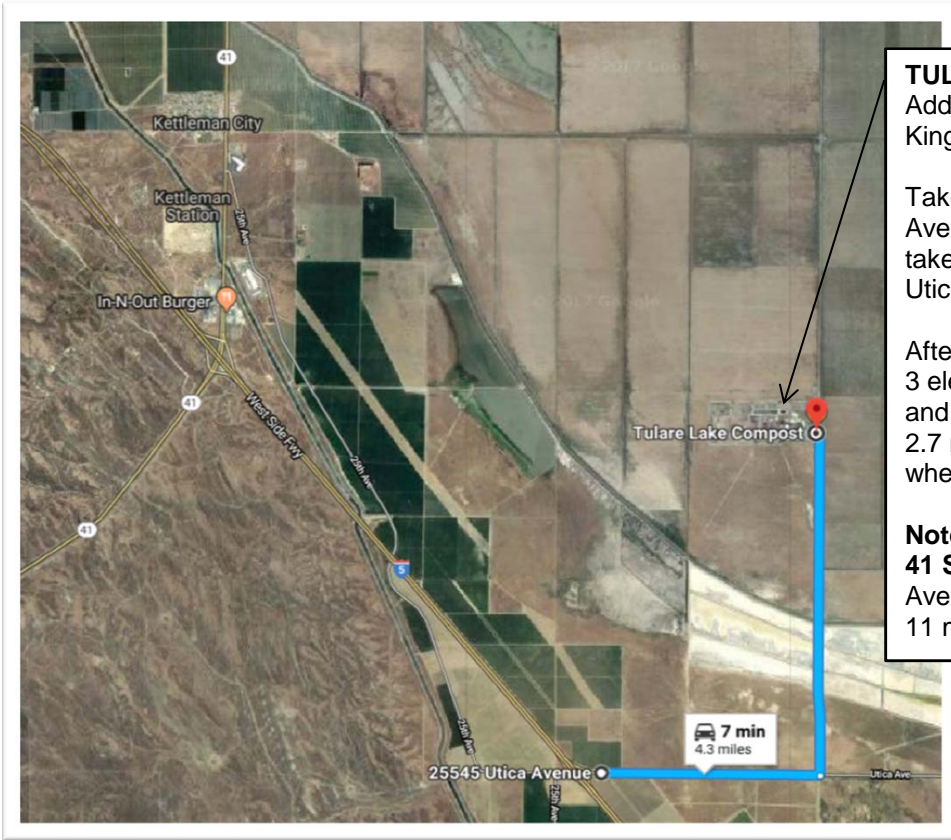

DIRECTIONS TO TULARE LAKE COMPOST
(559) 840-4368

TULARE LAKE COMPOST
Address: 34318 23rd Ave.
Kings County, CA 93239

Take either the I-5 North to Utica Avenue (then go left/east) OR take Highway 41 South to I-5 South to Utica Avenue (then go right/east).

After 1.8 miles on Utica Avenue (at the 3 electric poles on the left) make a left and drive North on 23rd Ave for about 2.7 miles, the facility will be on the left where the paved road ends.

Note if you're coming from Highway 41 South: avoid driving south on 23rd Ave, otherwise you will be driving for 11 miles on a dirt road.